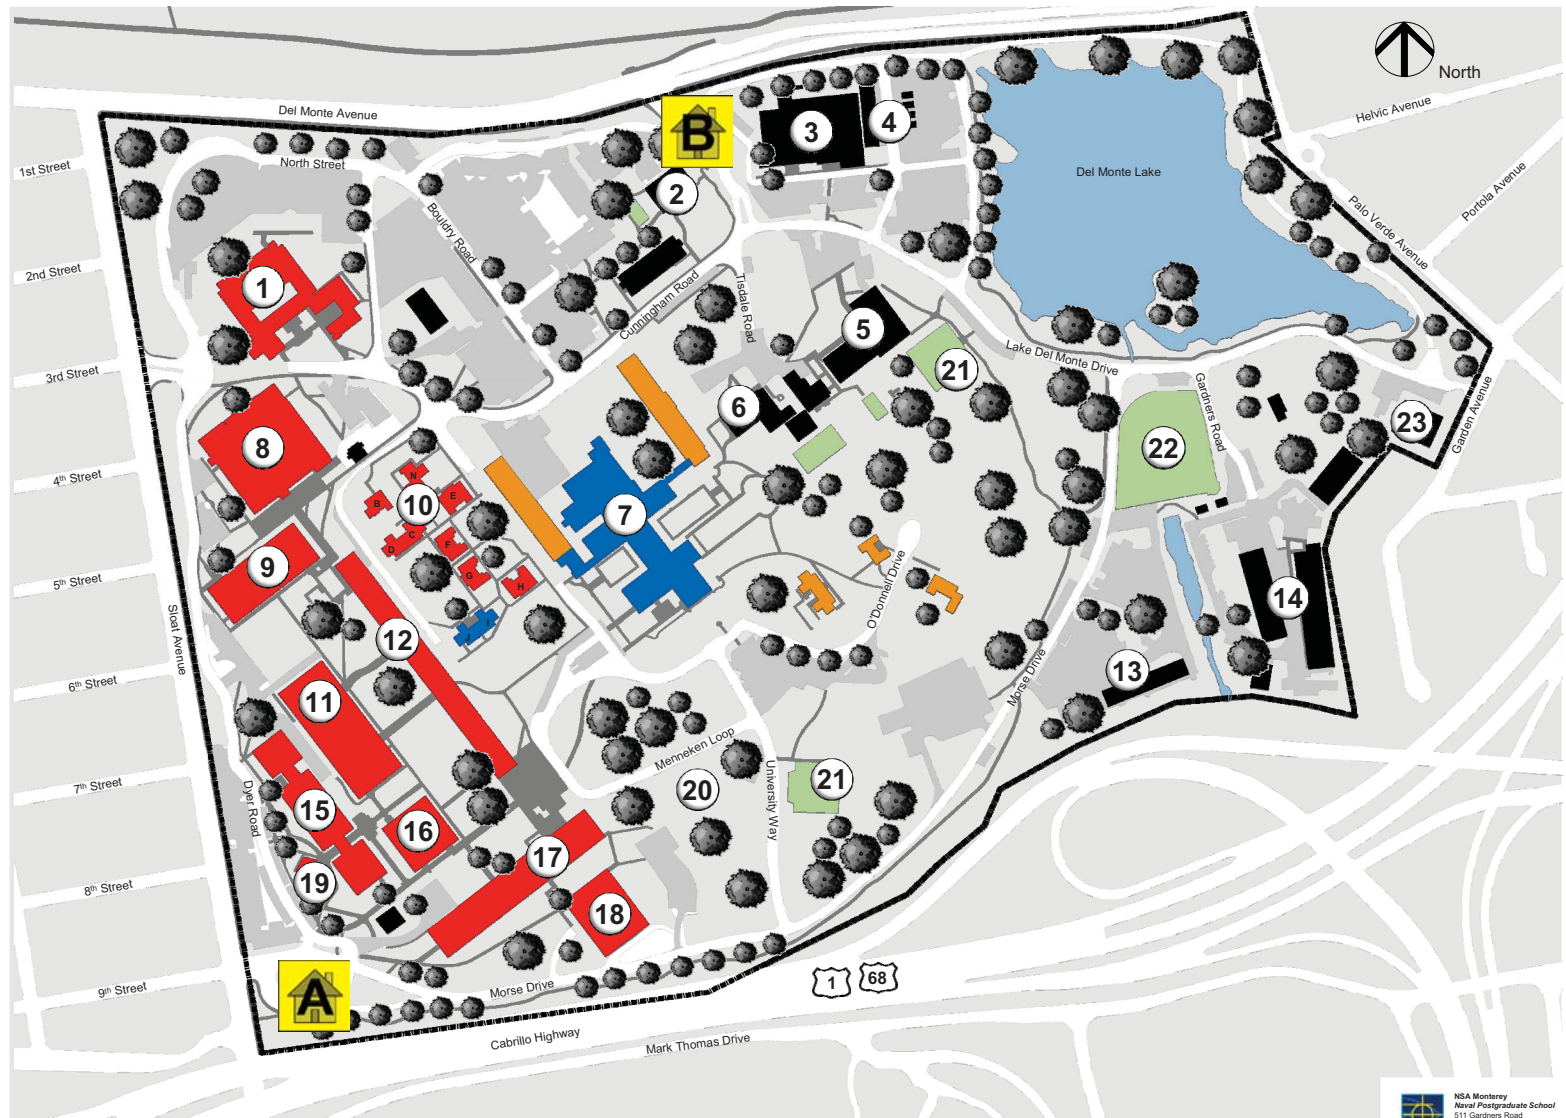

Naval Postgraduate School

- 1 Glasgow Hall
- 2 Post Office
- 3 Navy Exchange
- 4 Autoport/Fuel Station
- 5 Gymnasium
- 6 Chapel
- 7 Herrmann Hall
- 8 Dudley Knox Library
- 9 Ingersoll Hall
- 10 Enclave
- 11 Halligan Hall
- 12 Root Hall
- 13 Police Services
- 14 Public Works
- 15 Watkins Hall
- 16 Bullard Hall
- 17 Spanagel Hall
- 18 King Hall Auditorium
- 19 ME Auditorium
- 20 Arizona Gardens
- 21 Tennis Court
- 22 Softball Field
- 23 Supply Section

- Academic
- Administration
- Housing
- Services
- A 10th Street Gate
- B Del Monte Street Gate

- ALL EMERGENCIES DIAL 9-911**
- Police Services 656-2555
 - Public Works 656-2526
 - Post Office 333-1734
 - Chapel Office 656-2241
 - Quartermaster 656-2441
 - Vehicle Pass/ID 656-3477
 - Navy Lodge 372-6133
 - Ticket & Tours (MWR) 656-3223
 - Legal Office 656-2506
 - Navy Exchange 373-7277

Campus Map